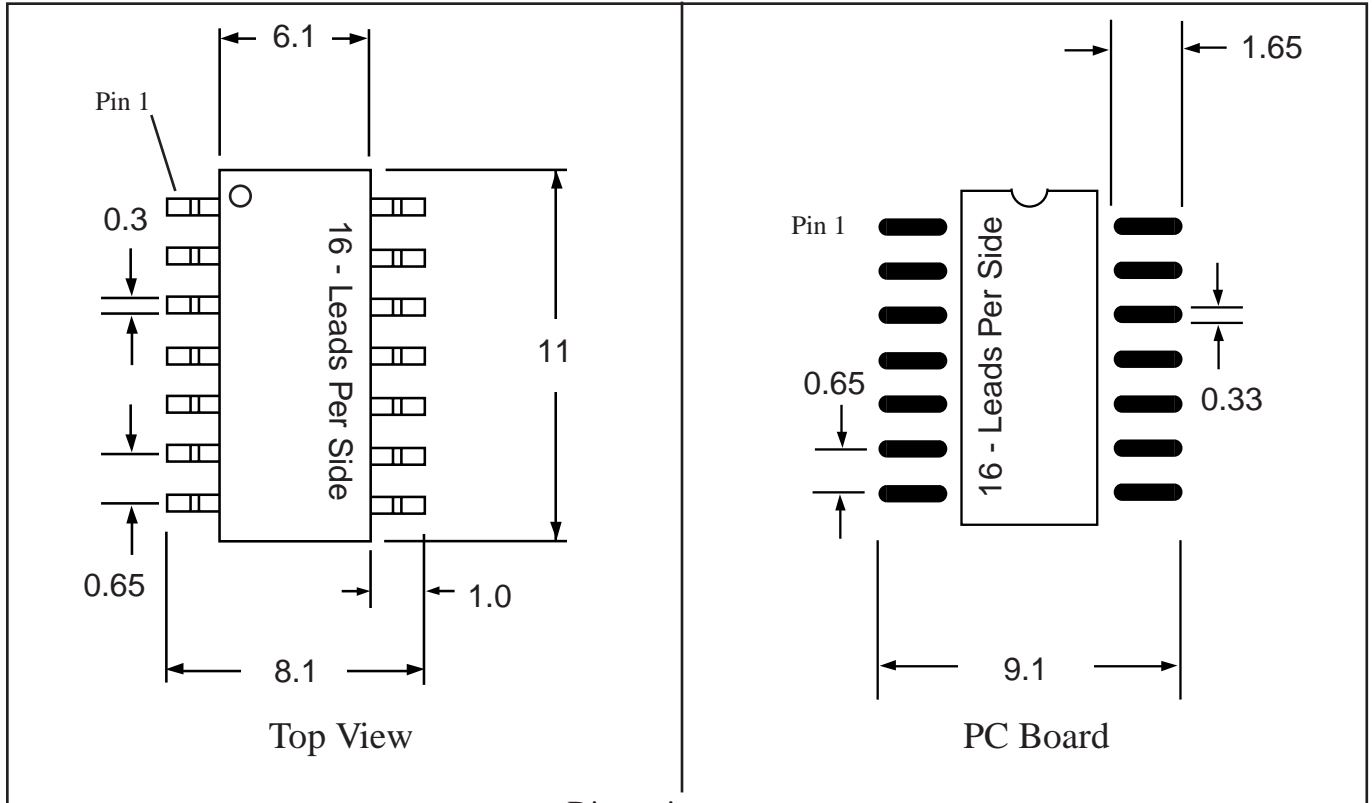

Part # **TSSOP32M25**
 Leads **32** Pitch **0.65mm**
 Body Size (Width) **6.1mm**

TopLine™
 Tel 1-714-898-3830
 info@topline.tv

Dimensions = mm