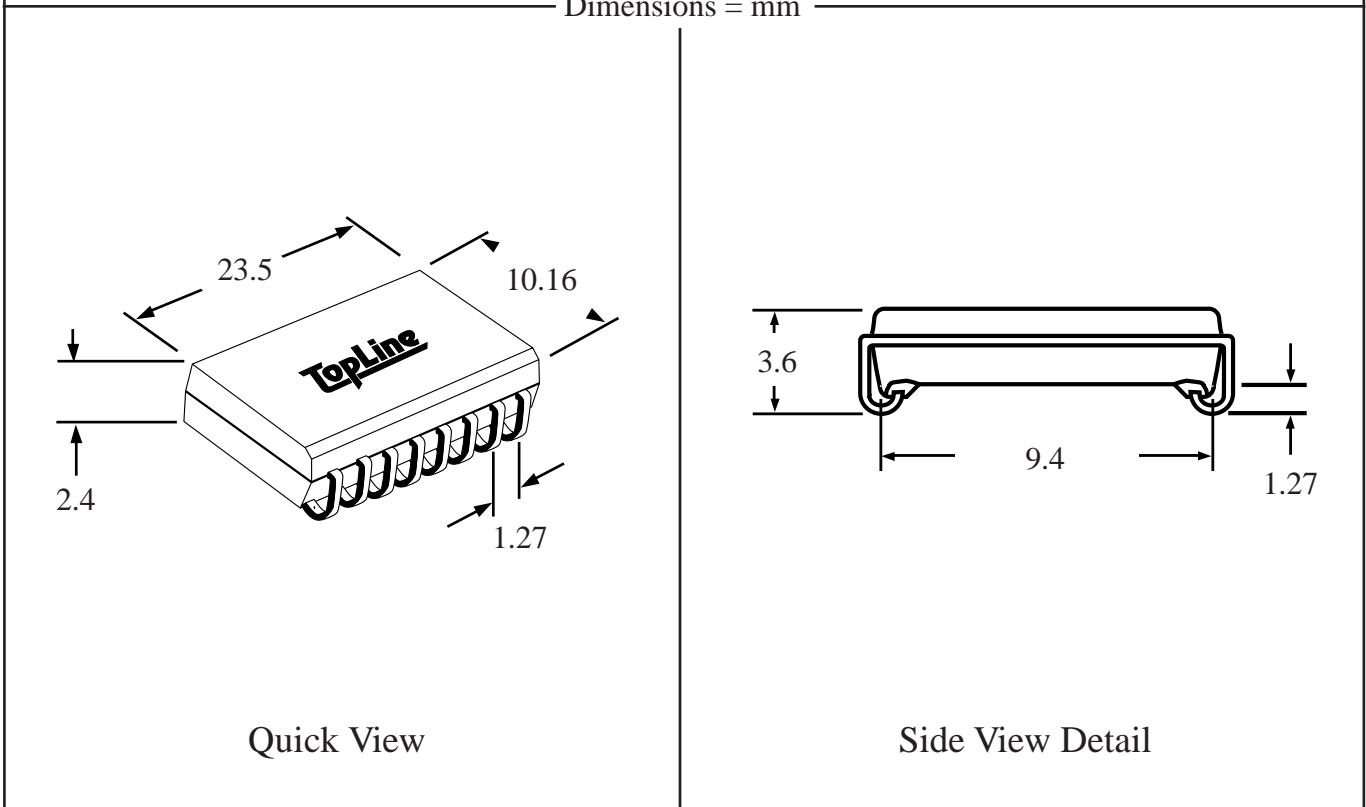

Part # **SOXJ36**

Leads **36** Pitch **1.27mm (.05")**

Body Size **400mil (10.16mm)**

TopLine™

Tel 1-714-898-3830

info@topline.tv

Top View

PC Board

Dimensions = mm

Quick View

Side View Detail