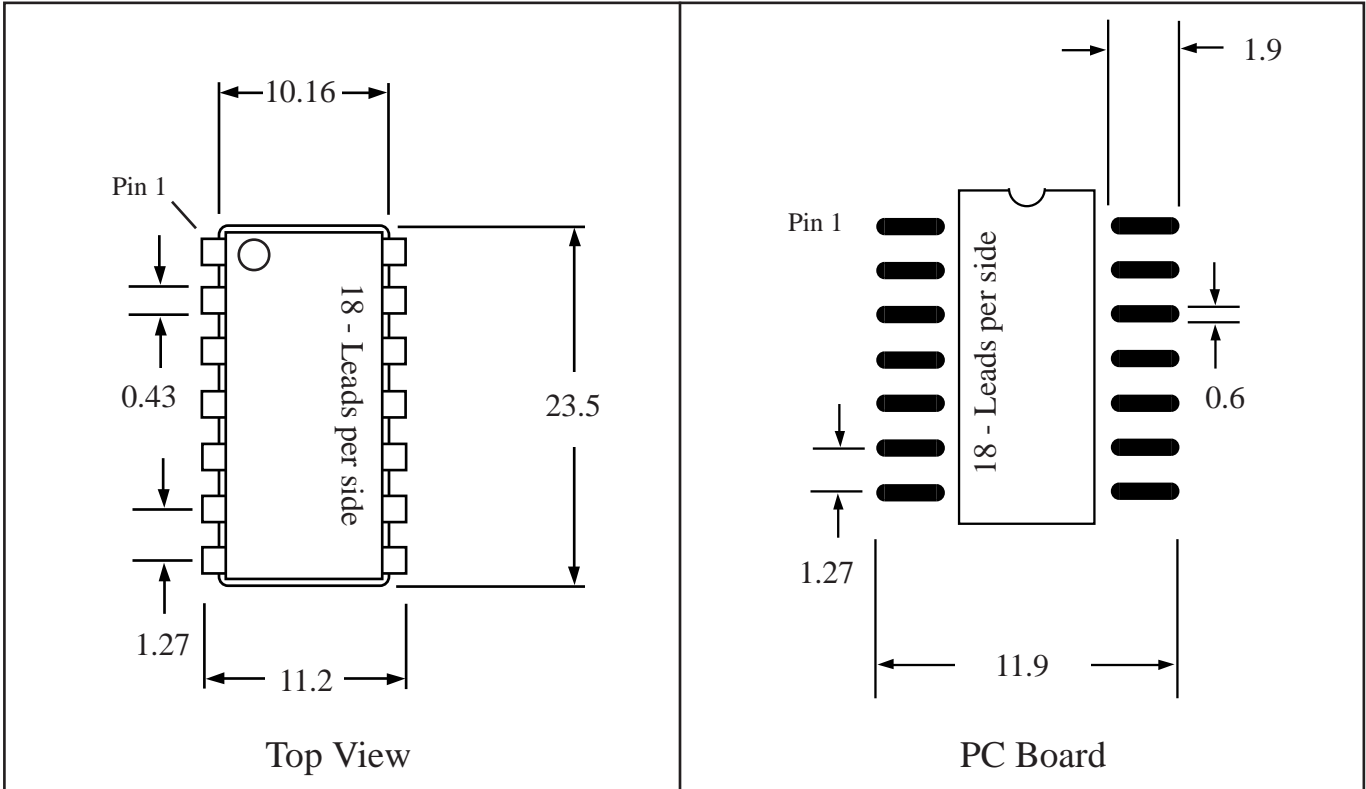

Part # **SOXJ36**

Leads **36** Pitch **1.27mm (.05")**

Body Size **400mil (10.16mm)**

TopLine™

Tel 1-714-898-3830

info@topline.tv

Top View

PC Board

Dimensions = mm

Quick View

Side View Detail